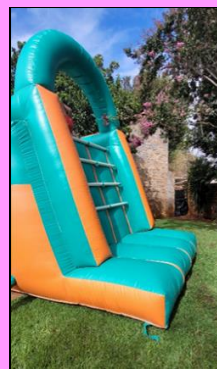

Pool Wedge (L3mxW2mxH2.5m) R500